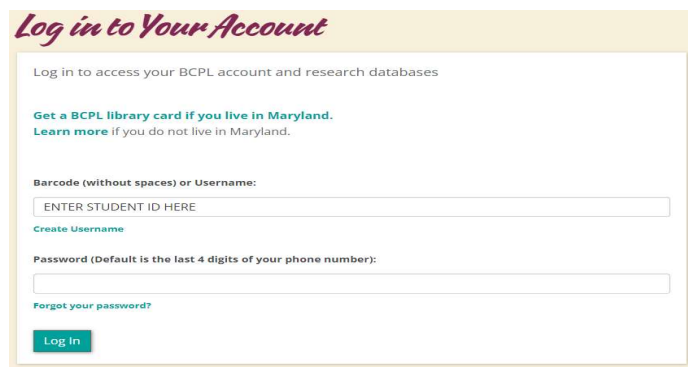

4. Login to your public library account, for students the username is their student ID number, and their standard password is (0000), no parenthesis.